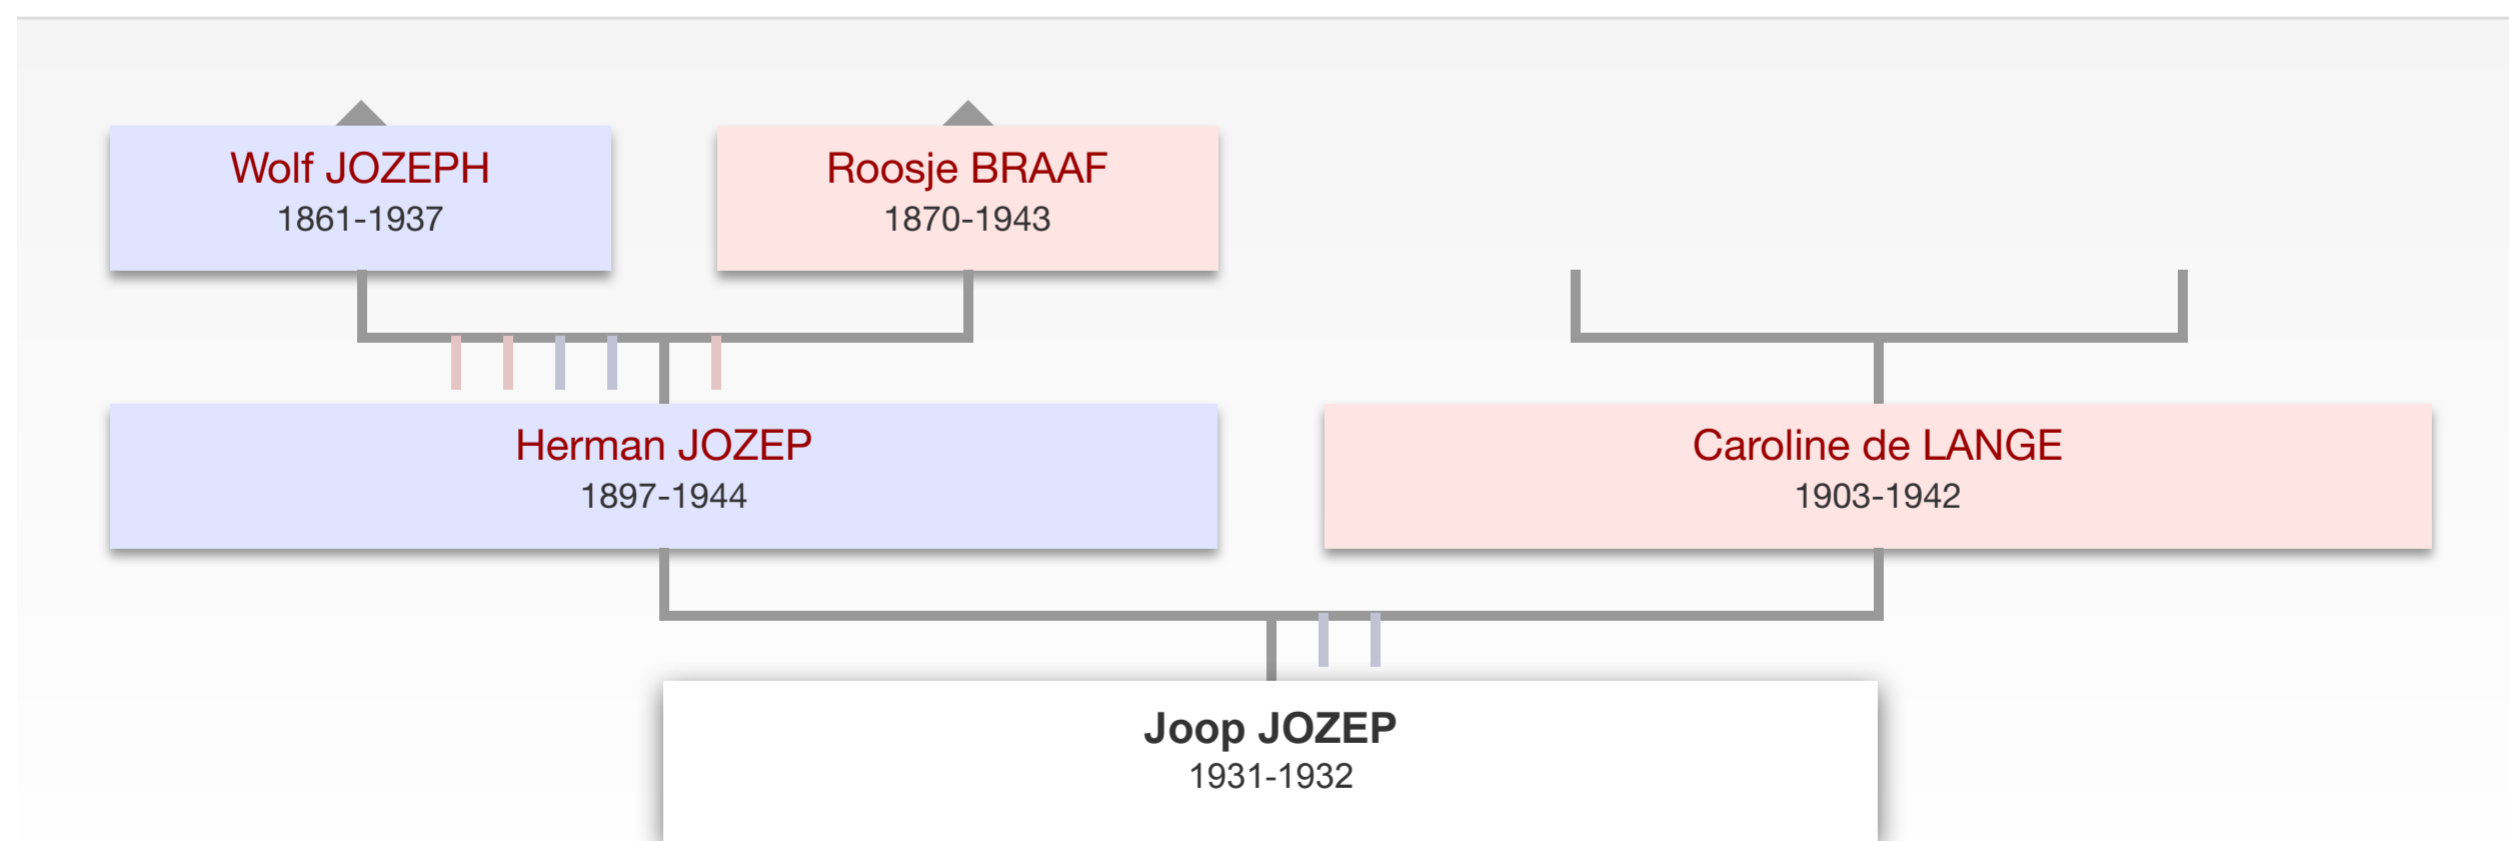

Deze website is ook beschikbaar in het Nederlands! Gebruik het [Language](#) menu om de taal in te stellen. ✕

[Stamboom Lehrer](#) » **Joop JOZEP (1931-1932)**

Personal data Joop JOZEP

Source 1

- He was born on [June 11, 1931](#) in [Stadskanaal, Groningen, Netherlands](#) .
- He died on [November 22, 1932](#) in [Stadskanaal, Groningen, Netherlands](#) , he was 1 years old.
- This information was last updated on October 26, 2016.

Matches in other publications

This person also appears in the publication:

- [Stambomen Meijer, Frank, Van Coevorden en Vieyra](#)
- [Genealogie Meijer-Meyer, Prummel, Wormmeester-Wormeester en Schreurs](#)

[View all matches](#)

Ancestors (and descendant) of Joop JOZEP

➤ [Show complete ancestor table](#)

Do you have supplementary information, corrections or questions with regards to Joop JOZEP?

[The author of this publication would love to hear from you!](#)