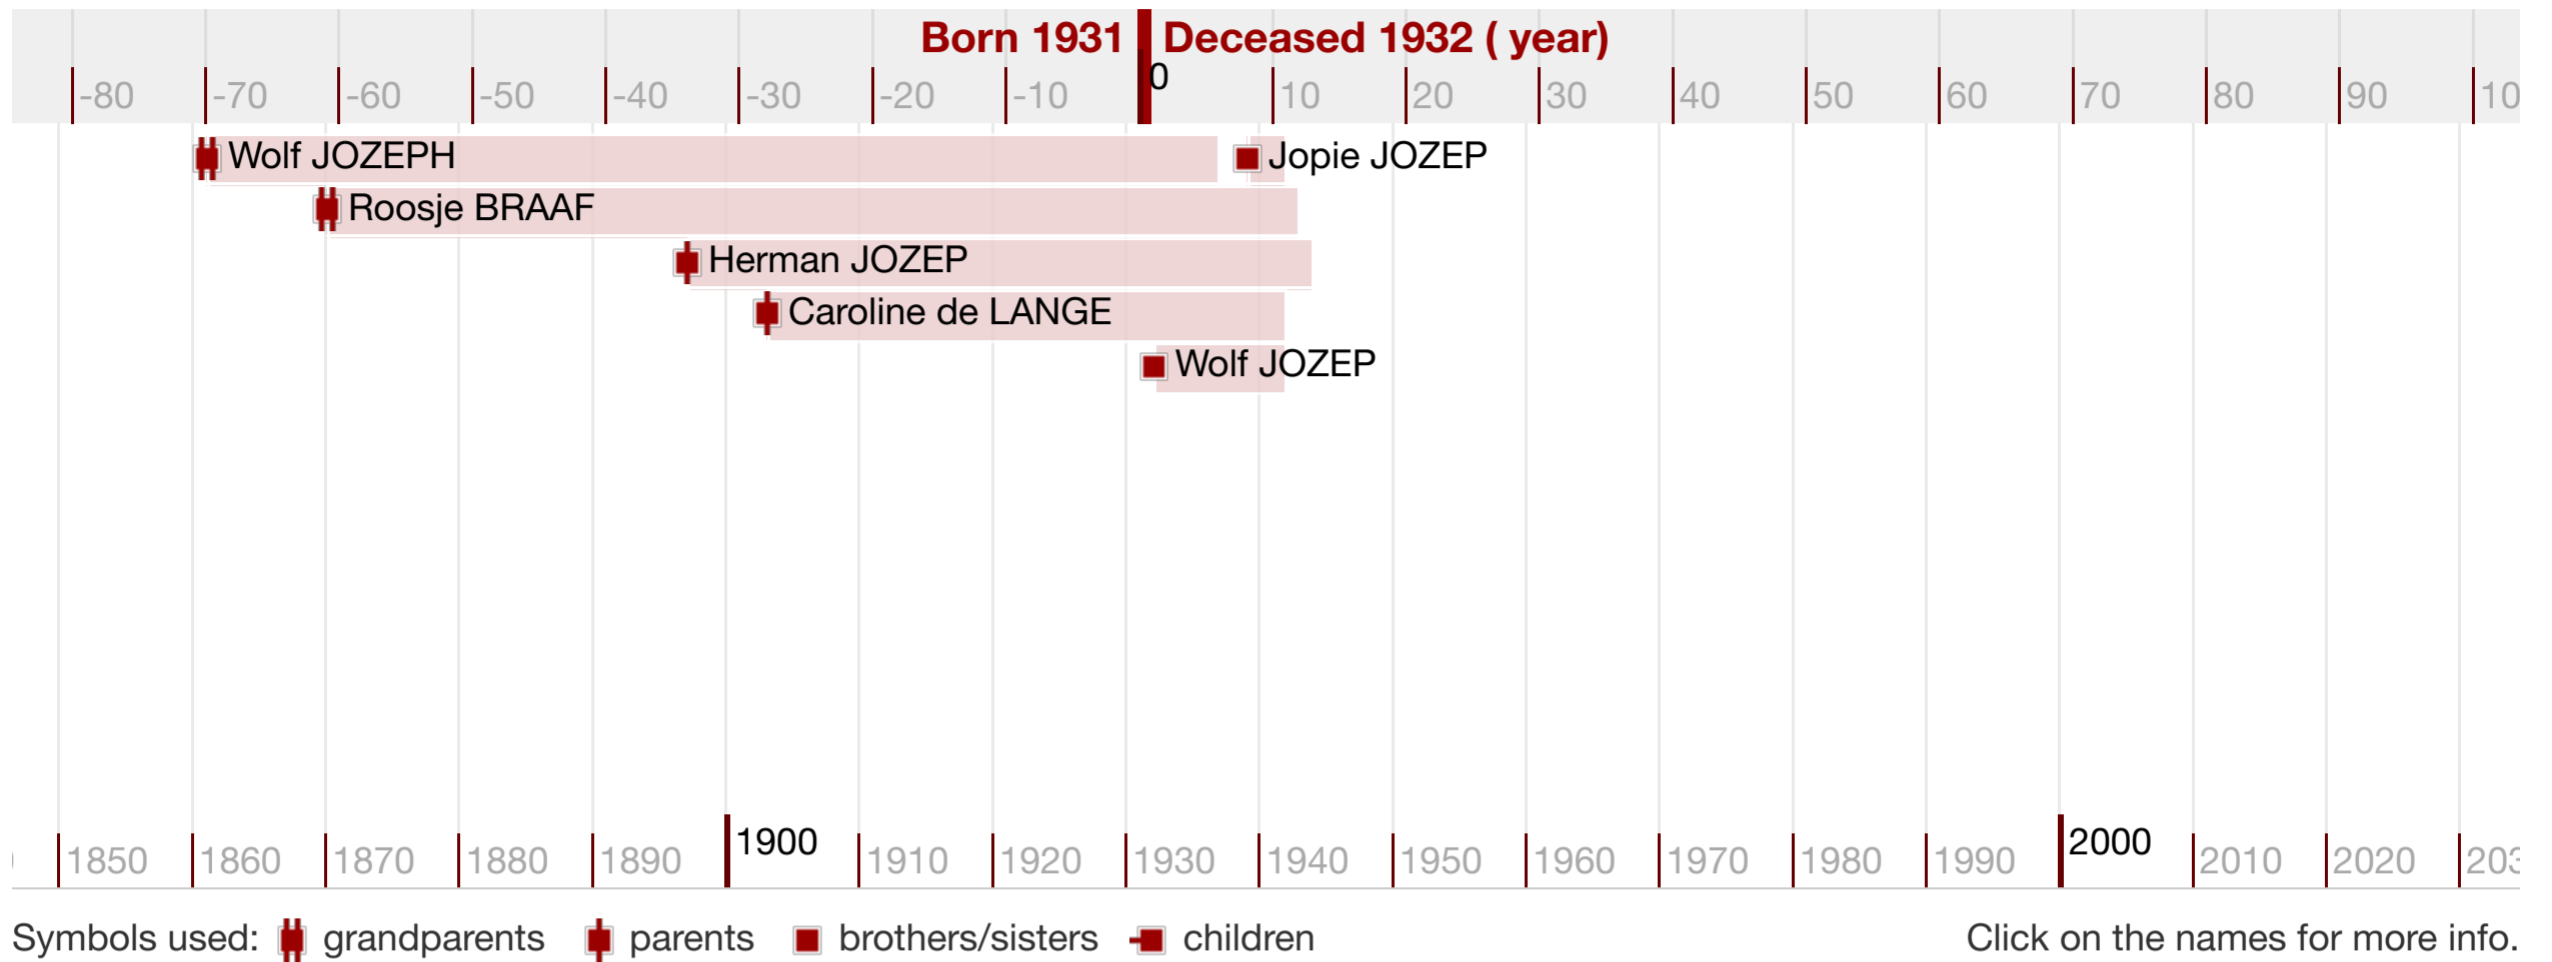

Sources

1. [Michel Meijer](#) / Michel Meijer

Timeline Joop JOZEP